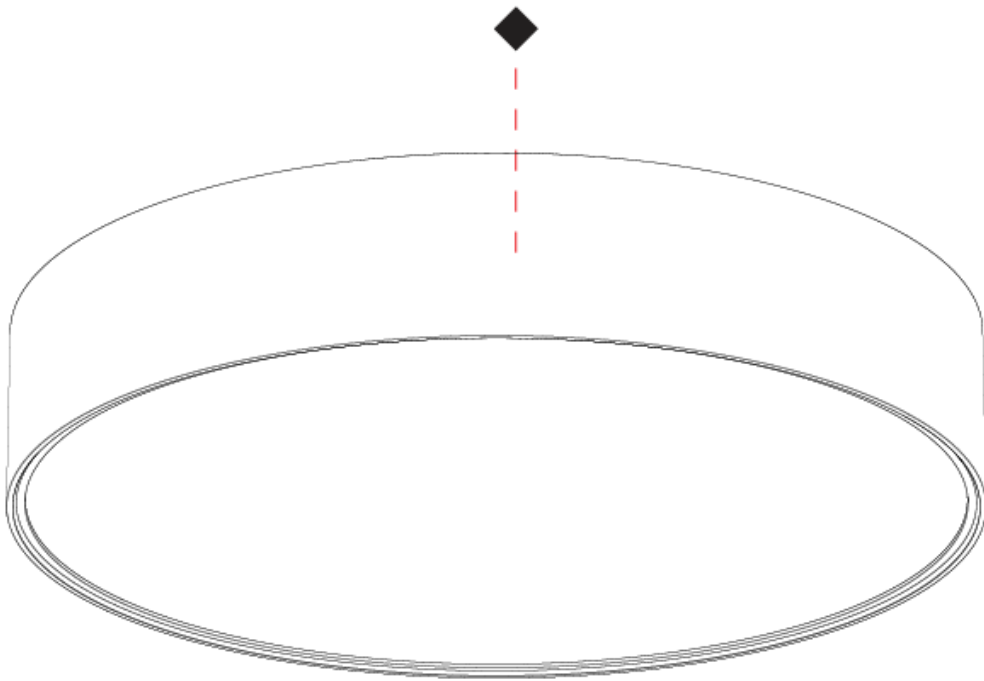

A3D405-HE-

PROJECT

TYPE

SPECIFIER

QUANTITY

DATE